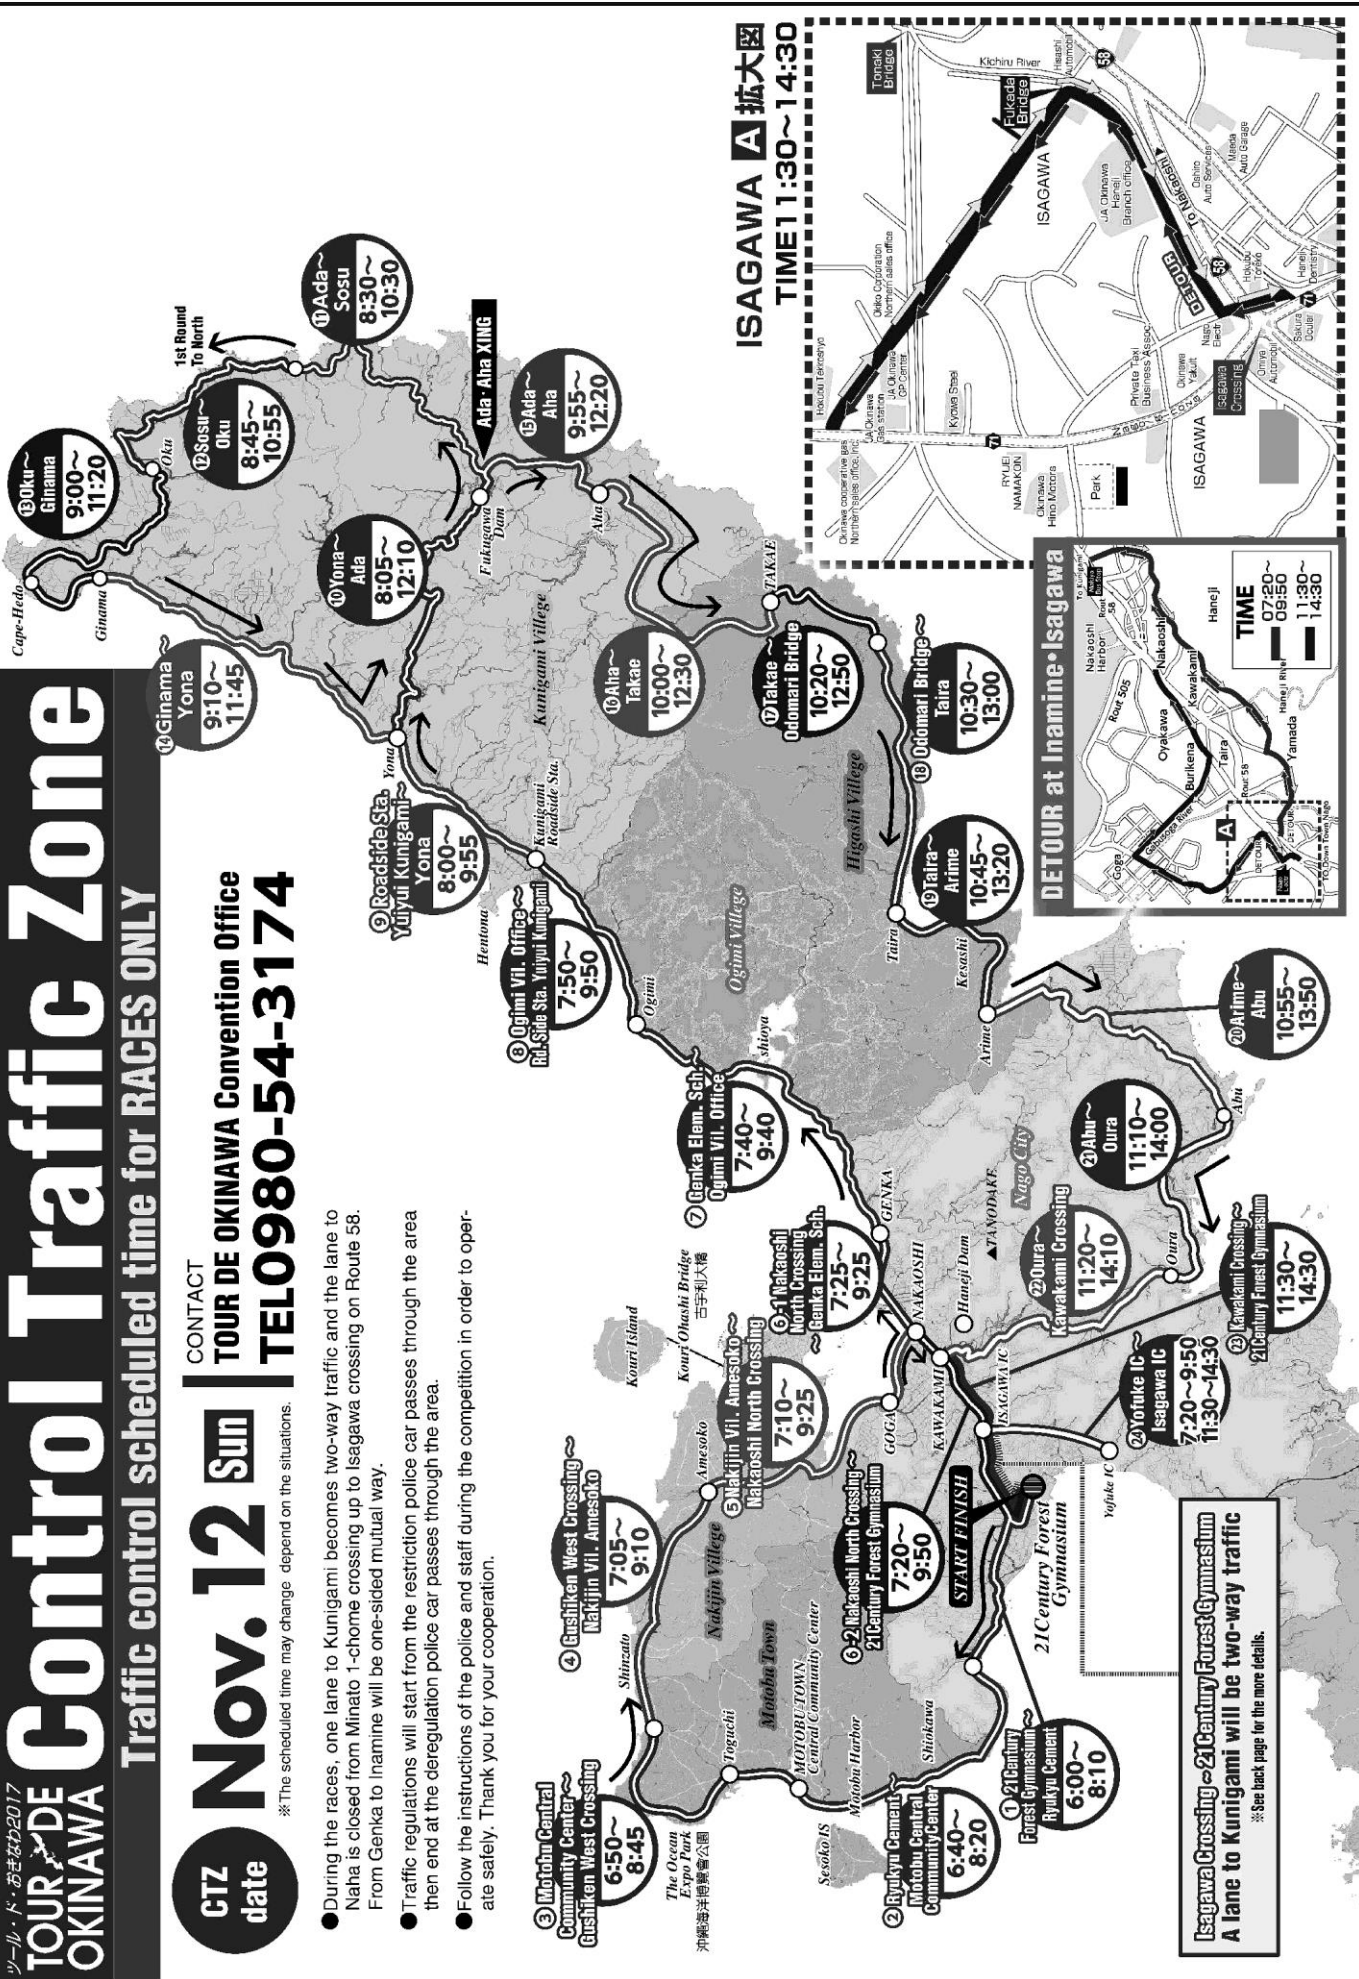

TOUR DE OKINAWA Control Traffic Zone

Traffic control scheduled time for RACES ONLY

CTZ
date
Nov. 12 Sun

CONTACT

TOUR DE OKINAWA Convention Office
TEL0980-54-3174

*The scheduled time may change depend on the situations.

- During the races, one lane to Kunigami becomes two-way traffic and the lane to Naha is closed from Minato 1-chome crossing up to Isagawa crossing on Route 58. From Genka to Inamine will be one-sided mutual way.
- Traffic regulations will start from the restriction police car passes through the area then end at the deregulation police car passes through the area.
- Follow the instructions of the police and staff during the competition in order to operate safely. Thank you for your cooperation.

Isagawa Crossing ~ 21 Century Forest Gymnasium
A lane to Kunigami will be two-way traffic
※ See back page for the more details.

ISAGAWA 拡大図
TIME 11:30 ~ 14:30

DETOUR at Inamine・Isagawa

TIME

- 07:20 ~ 09:50
- 11:30 ~ 14:30