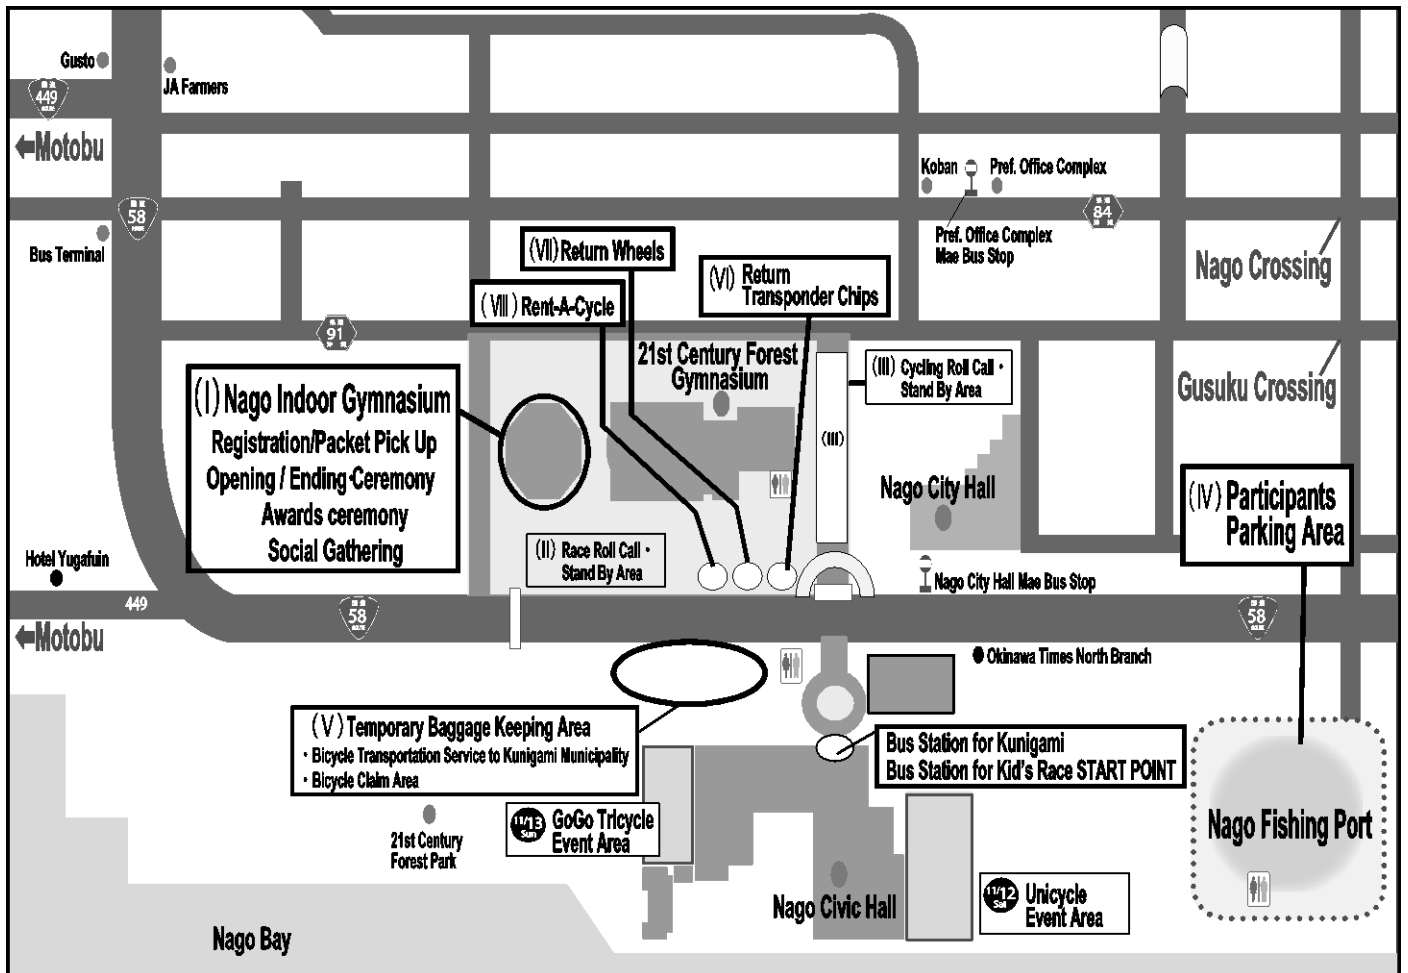

IV Parking Area

- Nago Fishing Port will be the main parking area during the Event on 11/10 (Fri) through 11/12 (Sun).
- ※ From the Parking Area (IV) to the Main Events Site (I) is 10 min. by walking.

V Temporary Baggage Keeping Area

Nov. 10 (Fri)	15:00 ~ 20:00	Rental
Nov. 11 (Sat)	06:00 ~ 06:30	Rental
Nov. 11 (Sat)	12:00 ~ 18:00	Rental • Return
Nov. 12 (Sun)	06:00 ~ 07:00	Rental
Nov. 12 (Sun)	14:00 ~ 18:00	Rental

29th TOUR DE OKINAWA 2017 [Main Event Areal Map]